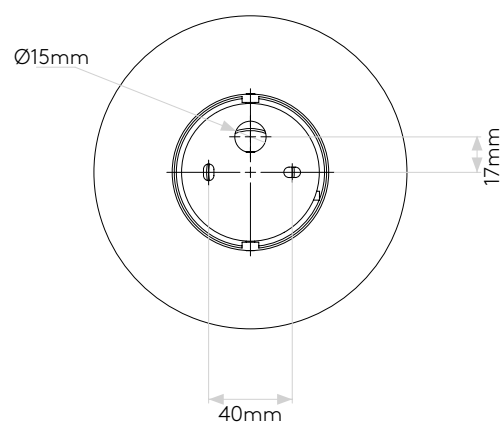

Please note that some dimensions may vary slightly due to manufacturing tolerances, this includes cable entry and fixing holes

Veuillez noter que certaines dimensions peuvent varier légèrement en raison des tolérances de fabrication, y compris l'entrée de câble et les trous de fixation.

Bitte beachten Sie, dass die Maße Fertigungstoleranzen unterliegen und daher in geringem Umfang von der angegebenen Größe abweichen können. Dies gilt auch für Kabeleingänge und Befestigungslöcher.

Si prega notare che possono esserci piccole variazioni in alcune dimensioni dovute alle tolleranze di produzione, queste includono l'ingresso del cavo e i fori di fissaggio.