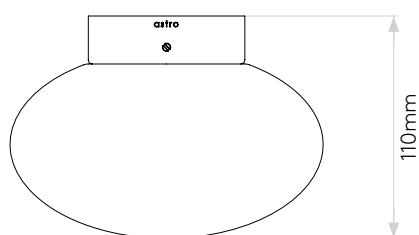

Please note that some dimensions may vary slightly due to manufacturing tolerances, this includes cable entry and fixing holes

Veuillez noter que certaines dimensions peuvent varier légèrement en raison des tolérances de fabrication, y compris l'entrée de câble et les trous de fixation.

Bitte beachten Sie, dass die Maße Fertigungstoleranzen unterliegen und daher in geringem Umfang von der angegebenen Größe abweichen können. Dies gilt auch für Kabeleingänge und Befestigungslöcher.

Si prega notare che possono esserci piccole variazioni in alcune dimensioni dovute alle tolleranze di produzione, queste includono l'ingresso del cavo e i fori di fissaggio.